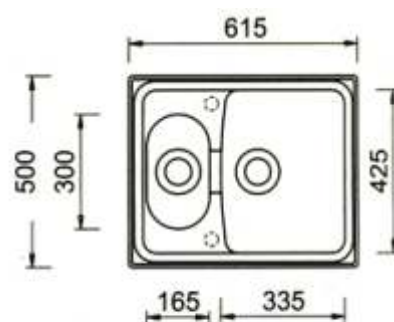

TELMA

HR6115

Vogue series 61-15

CABINET : 60 cm

HOLE : 595x480

TECHNOLOGY : MICROSTOP

REVERSIBLE : MODELLO REVERSIBILE (reversible)

STANDARD INSTALLATION : SI

UNDERMOUNT INSTALLATION : ON DEMAND (dima)

SIZE : 615x500 cm

TELMA