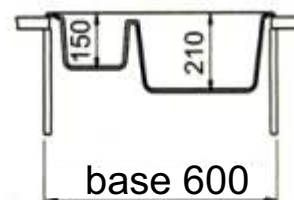

TELMA

HR6115

Vogue series 61-15

CABINET : 60 cm

HOLE : 595x480

TECHNOLOGY : MICROSTOP

REVERSIBLE : MODELLO REVERSIBILE (reversible)

STANDARD INSTALLATION : SI

UNDERMOUNT INSTALLATION : ON DEMAND (dima)

SIZE : 615x500 cm

TELMA