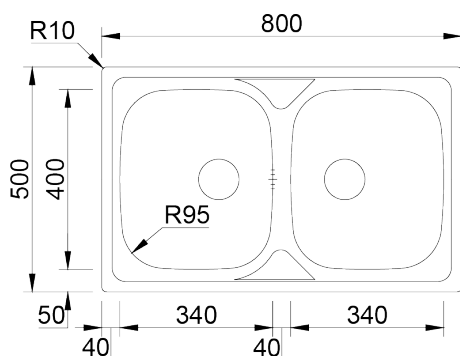

## OKIO LINE 80 BB

Reversible monobloc sink with 2 bowls of 95mm radius for inset installation.

**FINISHINGS:**

- Polished
- Unpolished

### Technical Details

What you need to know

External Measure	800x500mm
Bowls Measure	340x400/340x400mm
Depth	160mm
Package	Individual Box
Cabinet Size	800mm

# Cutout Sizes

**Inset Installation**