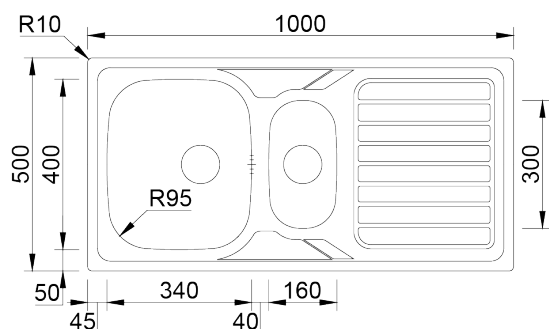

RODI LIGHT - OKIO LINE

OKIO LINE 100

Reversible monobloc sink with one and a half bowl with 95mm radius for inset installation.

FINISHINGS:

- Polished
- Unpolished

Technical Details

What you need to know

External Measure	1000x500mm
Bowls Measure	340x400/160x300mm
Depth	160/90mm
Package	Individual Box
Cabinet Size	600mm

Cutout Sizes

Inset Installation